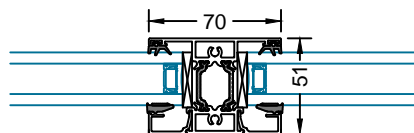

Standard Mullion

Max Height Unexposed 2000mm
Max Height Exposed 1600mm

Standard Mullion
with Internal Reinforcement

Max Height Unexposed 2200mm
Max Height Exposed 2000mm

Standard Mullion
with Internal and External
Reinforcement

Max Height Unexposed 2400mm
Max Height Exposed 2200mm

Door Sash
Mullion / Transom