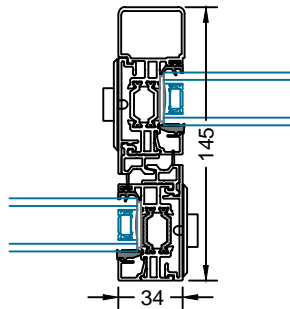

Standard Mullion

Max Height Unexposed 2000mm
Max Height Exposed 1600mm

Standard Mullion
with Internal Reinforcement

Max Height Unexposed 2200mm
Max Height Exposed 2000mm

Standard Mullion
with Internal and External
Reinforcement

Max Height Unexposed 2400mm
Max Height Exposed 2200mm

Door Sash
Mullion / Transom