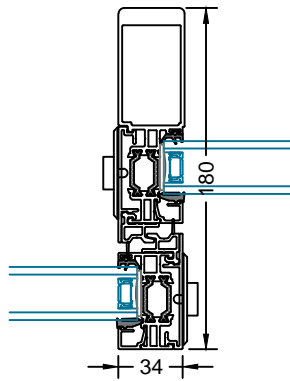

Standard Mullion

Max Height Unexposed 2000mm
Max Height Exposed 1600mm

Standard Mullion
with Internal Reinforcement

Max Height Unexposed 2200mm
Max Height Exposed 2000mm

Standard Mullion
with Internal and External
Reinforcement

Max Height Unexposed 2400mm
Max Height Exposed 2200mm

Door Sash
Mullion / Transom