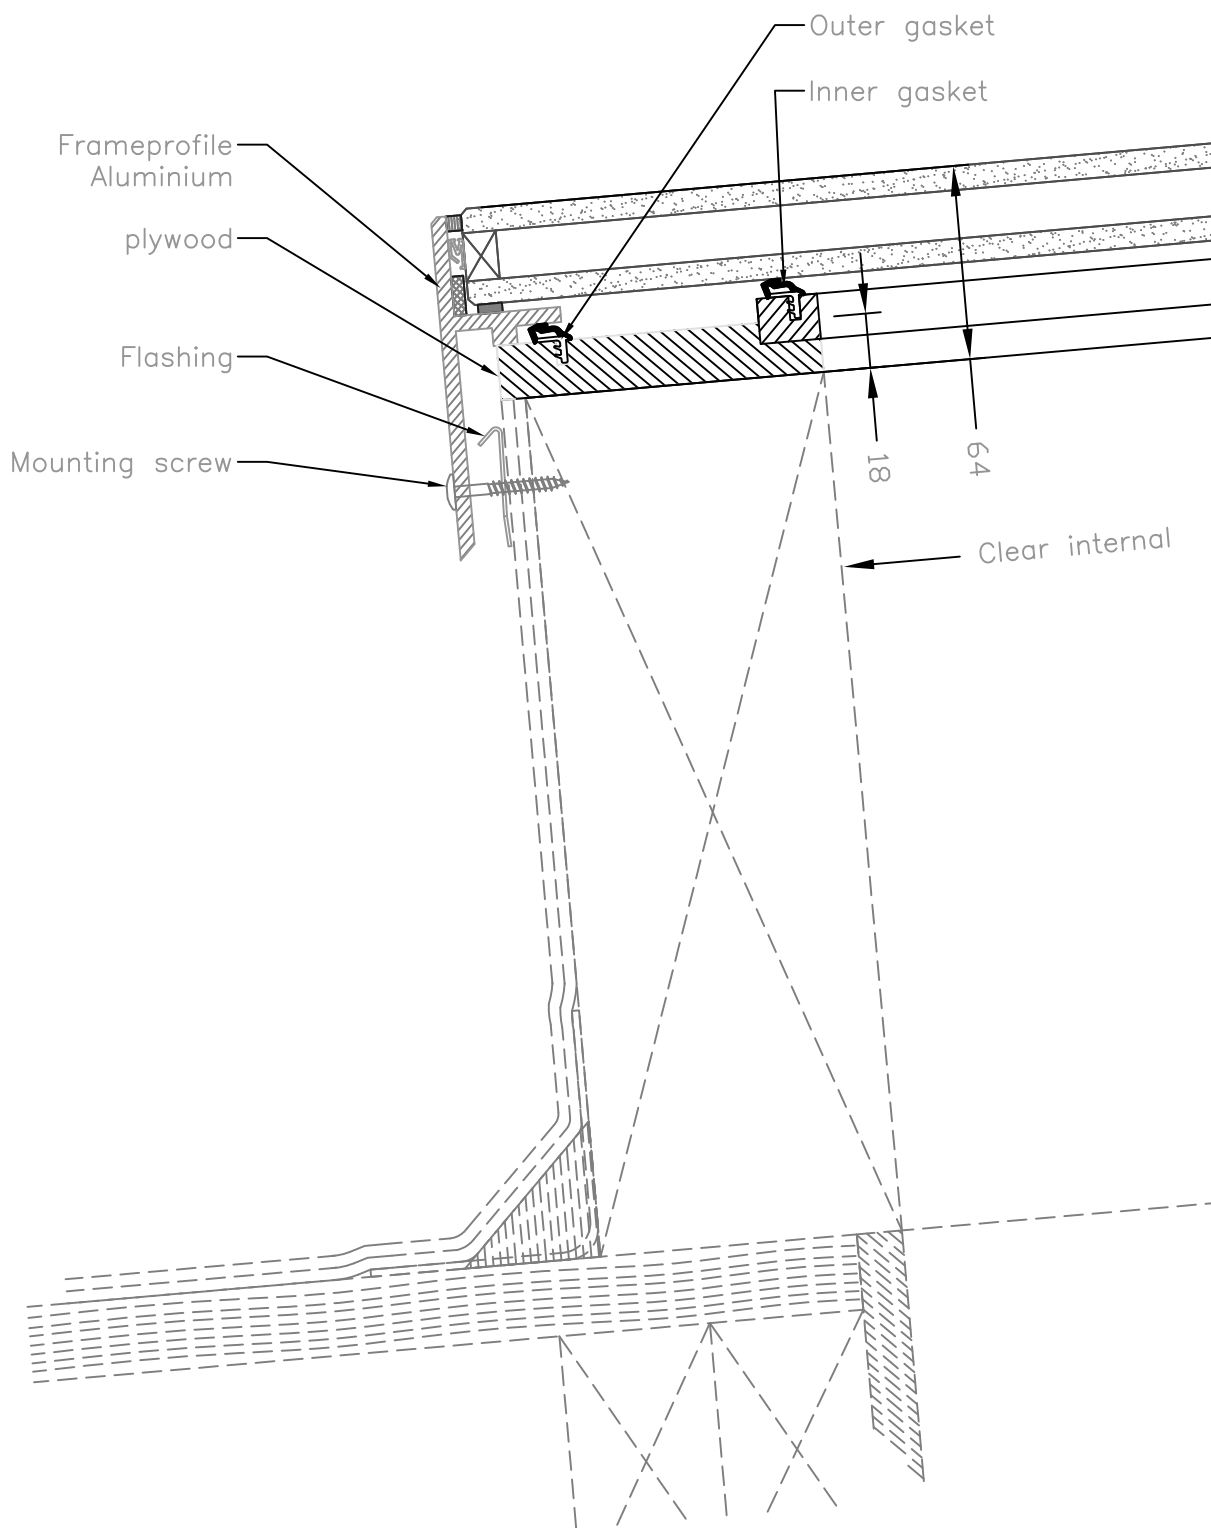

Insulating glass unit
tempered outer glass and laminated
inner glass.
Thickness 32mm

© VITRAL A/S

Måløv Byvej 229 DK-2760 Måløv

Telephone +4547180100 Telefax +4547180111

Sign.: TJ/BH

Scale: 1:2

Date: 28.07.14

Cill, SkyVision Circular